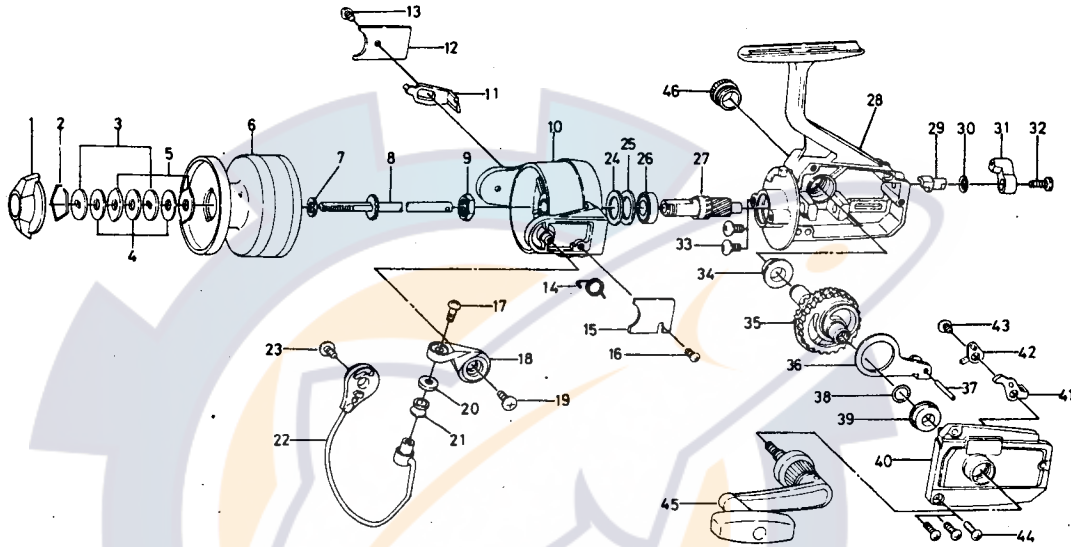

SPINNING REEL **RB1000**

Key No.	Parts No.	Parts Name	Key No.	Parts No.	Parts Name
1	B67-9901	Drag knob	24	B68-4401	Rotor washer A
2	170-7701	Drag washer retainer	25	B67-8801	Rotor washer B
3	374-9802	Drag D washer	26	634-1301	Ball bearing
4	374-3602	Disc washer	27	B68-9501	Pinion gear
5	374-3802	Drag A washer	28	B68-9201	Body
6	B69-1001	Spool	29	461-7701	Anti-reverse cam
7	372-3501	Spool washer	30	150-1751	Anti-reverse lever washer
8	B71-2801	Main shaft	31	B18-7401	Anti-reverse lever
9	B67-9401	Rotor nut	32	351-8302	Anti-reverse lever screw
10	B68-9601	Rotor	33	351-6102	Ball bearing screw
11	B45-1001	Bail kick lever	34	B07-3303	Bearing
12	B68-1301	Bail kick lever cover	35	B69-0001	Drive gear
13	352-0402	Bail kick lever cover screw	36	B19-0501	Oscillating slider
14	B18-7702	Bail spring	37	121-1211	Oscillating slider pin
15	B68-1201	Ball spring cover	38	371-2800	Drive gear washer
16	352-0402	Bail spring cover screw	39	B07-3303	Bearing
17	B67-9301	Bail screw	40	B69-0401	Body cover
18	B68-9701	Arm lever	41	B68-2301	Anti-reverse claw
19	351-6102	Arm lever screw	42	B50-1201	Anti-reverse claw plate
20	B68-5701	Roller collar	43	351-6102	Anti-reverse claw screw
21	250-3921	Line roller	44	351-8504	Body cover screw
22	B68-9801	Bail	45	B69-0701	Handle
23	351-6102	Bail holder screw	46	B68-2601	Handle screw cap